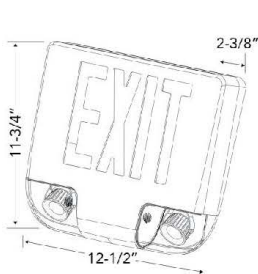

### TECHNICAL SPECIFICATIONS:

- :: High-impact thermo-plastic LED exit and emergency light
- :: Even illumination across the face without LED imaging
- :: Energy-efficient LED panel, 3.2 watts (Red) 3.8 watts (Green), 25-year rated
- :: Two fully adjustable 1-watt glare-free LED heads for safe egress
- :: 120/277 volt operation (20-40°C)
- :: Top canopy included for ceiling installation
- :: EZ snap-out left or right arrow knock outs
- :: 96V maintenance-free sealed Ni-Cad rechargeable battery for long life
- :: Low profile compact design, available in white or black housing
- :: 90-minute rated with push style test switch and red indicator light
- :: Universal exit: single or double face – wall (back) or ceiling mount
- :: Mounting accessories included
- :: UL-listed for damp locations, meets UL924, NFPA 101 Life Safety Code

### TECHNICAL SPECIFICATIONS:

- :: High-impact die-cast aluminum LED exit and emergency light
- :: Even illumination across the face without LED imaging
- :: Energy-efficient LED panel, 3.2 watts (Red) 3.8 watts (Green), 25-year rated
- :: Two fully adjustable 3-watt LED, glare-free heads for safe egress
- :: 120/277 volt operation (20-40°C)
- :: Top canopy included for ceiling installation
- :: EZ snap-out left or right arrow knock outs
- :: 8.4V maintenance-free sealed Ni-Cad rechargeable battery for long life
- :: Low profile compact design, available in white or black housing
- :: 90-minute rated with push style test switch and red indicator light
- :: Universal exit: single or double face – wall (back) or ceiling mount
- :: Mounting accessories included
- :: UL-listed for damp locations, meets UL924, NFPA 101